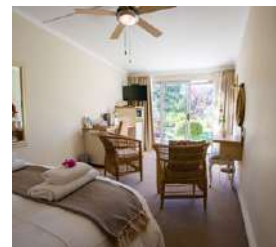

Contact us to start
planning your event

[/damasguestfarm](#)

manager@damas.co.za

[/damasguestfarm](#)

083 227 0544